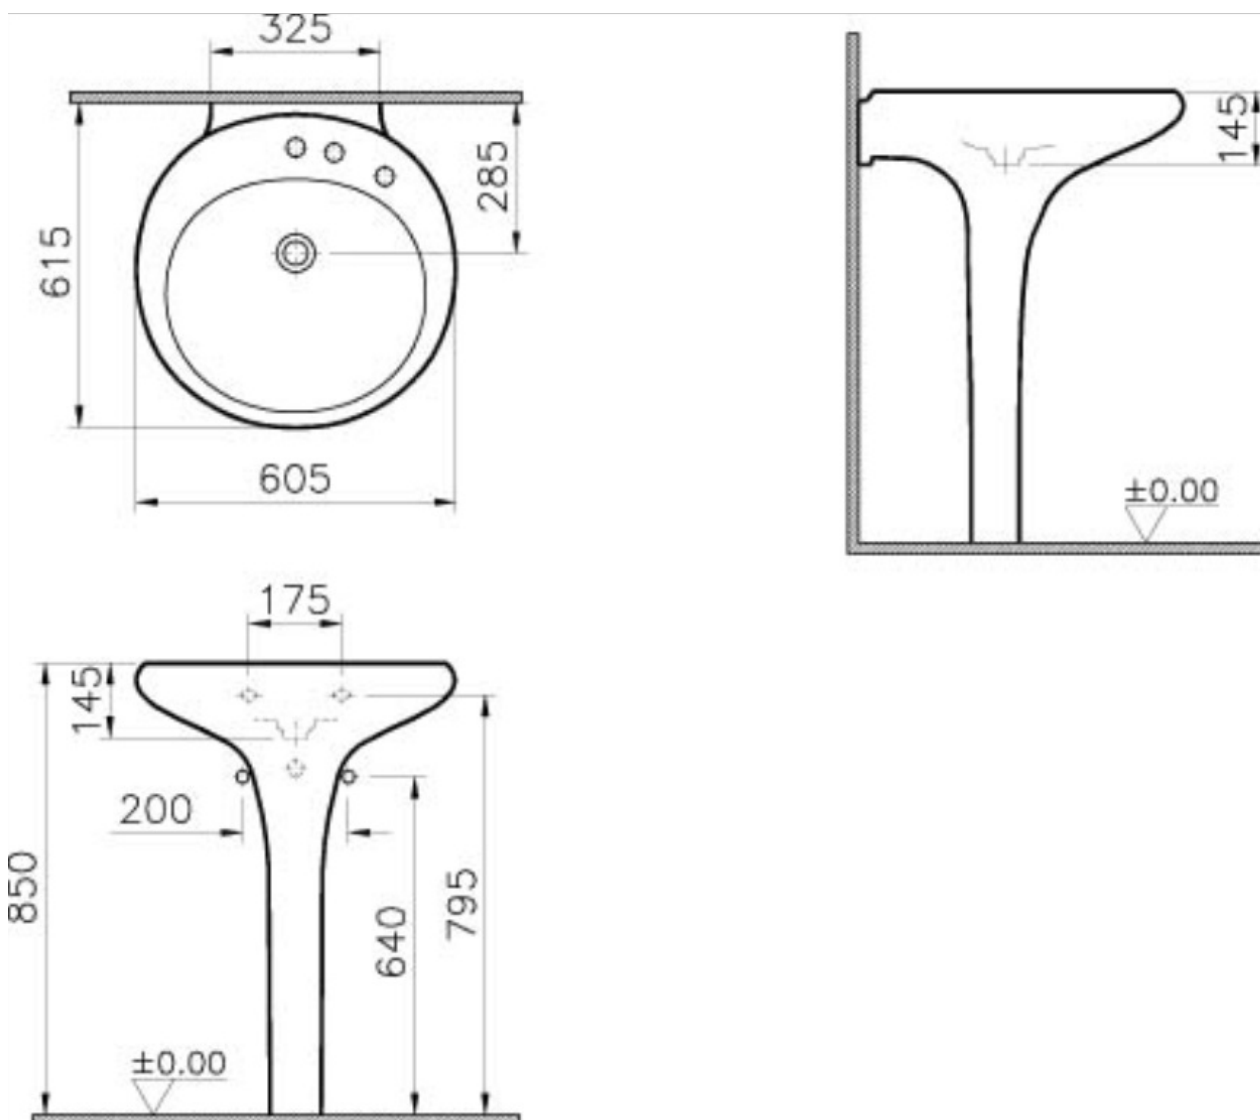

Description Istanbul WashBasin, 60cm with Integrated Pedestal

Code	4261B403-0041
Tap Hole Option	Middle Tap Hole
Compatible VitrA Technologies	VitrAclean
Overflow Hole	Without Holes
Material	Fine Fire Clay
VitrAclean	Yes
Free Assembly	Yes
Dimensions	60
Colour	White