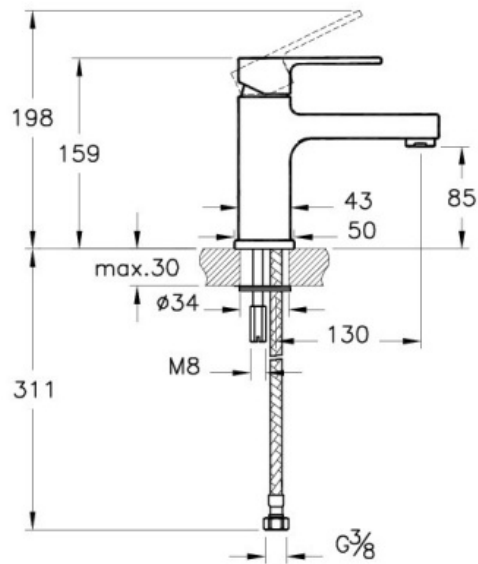

# VitrA

Q-Line

---

Description	Q-Line Basin Mixer
Code	A40775EXP
Faucet Type	Standard
Installation Type	Standard
Product Properties	Extra Water Saving
Water Label	A
Blue Life	Yes
Breem	7
Working Pressure	0,5-10 Bar (Recommended 3-5 Bar)
DGNB	2
EPD	Yes
Coating	Chrome
Cartridge	35 mm Cartridge Flow and Temperature Adjustable
Leed	9
Aerator	Swivel Honeycomb
Water Saving Amount	3
Colour	Chrome